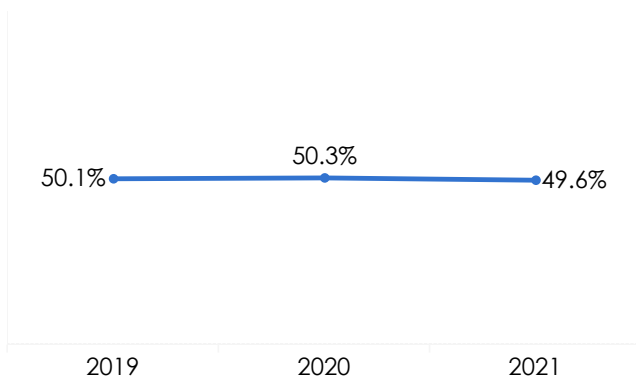

Walters State Community College

Total Undergraduate Headcount: 5,486

Top 3 Counties Enrolled

Hamblen	246
Sevier	208
Greene	177

Key Takeaways

- 1 Walters State Community College had the highest rate of 24 credits accumulated in the first year for Black students in the entering cohort of 2021 of any Tennessee public community college (44.0 percent).
- 2 Walters State Community College had the highest growth in Black students' rate of 24 credits accumulated in the first year of any Tennessee public community college (13.2 points).
- 3 Walters State Community College had the second highest first-to-second-year retention rate of Black students in the entering cohort of 2021 across all Tennessee public community colleges (48.0 percent).
- 4 Walters State Community College had the third highest median annual wage five years post-graduation for students in the class of 2017 across all Tennessee public community colleges (\$47,050).

Persistence Measures

First-To-Second Year Retention Rate

All Students Performance Over Time

2021 Performance By Student Group

Rate Of Students Earning At Least 24 Credits In Year One

All Students Performance Over Time

2021 Performance By Student Group

Top Transfers To Four-Year Institutions

Total Transfers: 296

East Tennessee State University	59.8%
University of Tennessee-Knoxville	24.3%
Middle Tennessee State University	5.4%