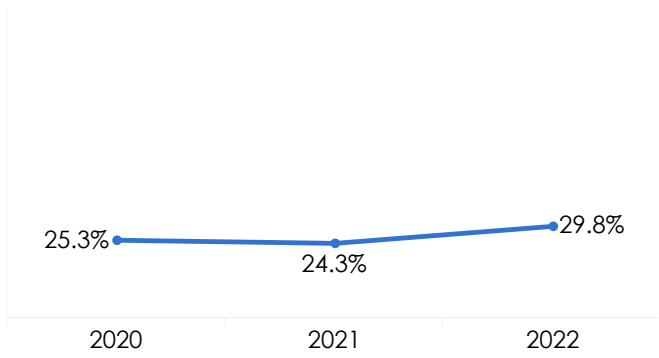

Persistence Measures

First-To-Second Year Retention Rate

All Students Performance Over Time

2021 Performance By Student Group

Rate Of Students Earning At Least 24 Credits In Year One

All Students Performance Over Time

2021 Performance By Student Group

Top Transfers To Four-Year Institutions

Total Transfers: 296

East Tennessee State University	59.8%
University of Tennessee-Knoxville	24.3%
Middle Tennessee State University	5.4%

Success Measures

Three-Year Completion Rate

All Students Performance Over Time

2022 Performance By Student Groups

Annual Wage One, Three, and Five Years After Completion

All Students Performance Over Time

Student Groups Five Years After Completion