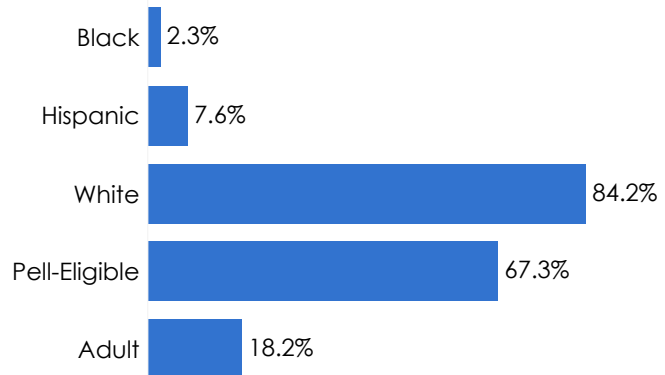

Walters State Community College

Total Undergraduate Headcount: 5,486

Top 3 Counties Enrolled

Hamblen	246
Sevier	208
Greene	177

Key Takeaways

- 1 Walters State Community College had the highest rate of 24 credits accumulated in the first year for Black students in the entering cohort of 2021 of any Tennessee public community college (44.0 percent).
- 2 Walters State Community College had the highest growth in Black students' rate of 24 credits accumulated in the first year of any Tennessee public community college (13.2 points).
- 3 Walters State Community College had the second highest first-to-second-year retention rate of Black students in the entering cohort of 2021 across all Tennessee public community colleges (48.0 percent).
- 4 Walters State Community College had the third highest median annual wage five years post-graduation for students in the class of 2017 across all Tennessee public community colleges (\$47,050).

Preparation Measures

Average ACT Of Entering Students

All Students Performance Over Time

2021 Performance By Student Group

ACT Score Distribution Of Entering Students

By Student Group

■ Black
 ■ Hispanic
 ■ White
 ■ Pell-Eligible