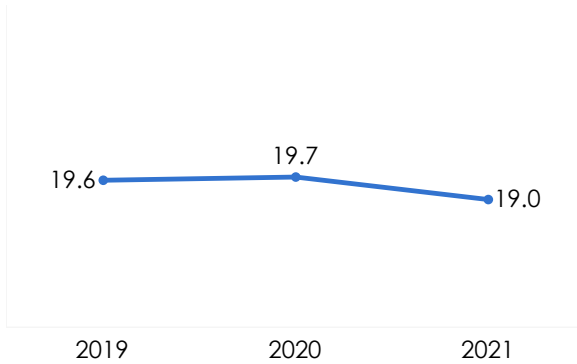

Preparation Measures

Average ACT Of Entering Students

All Students Performance Over Time