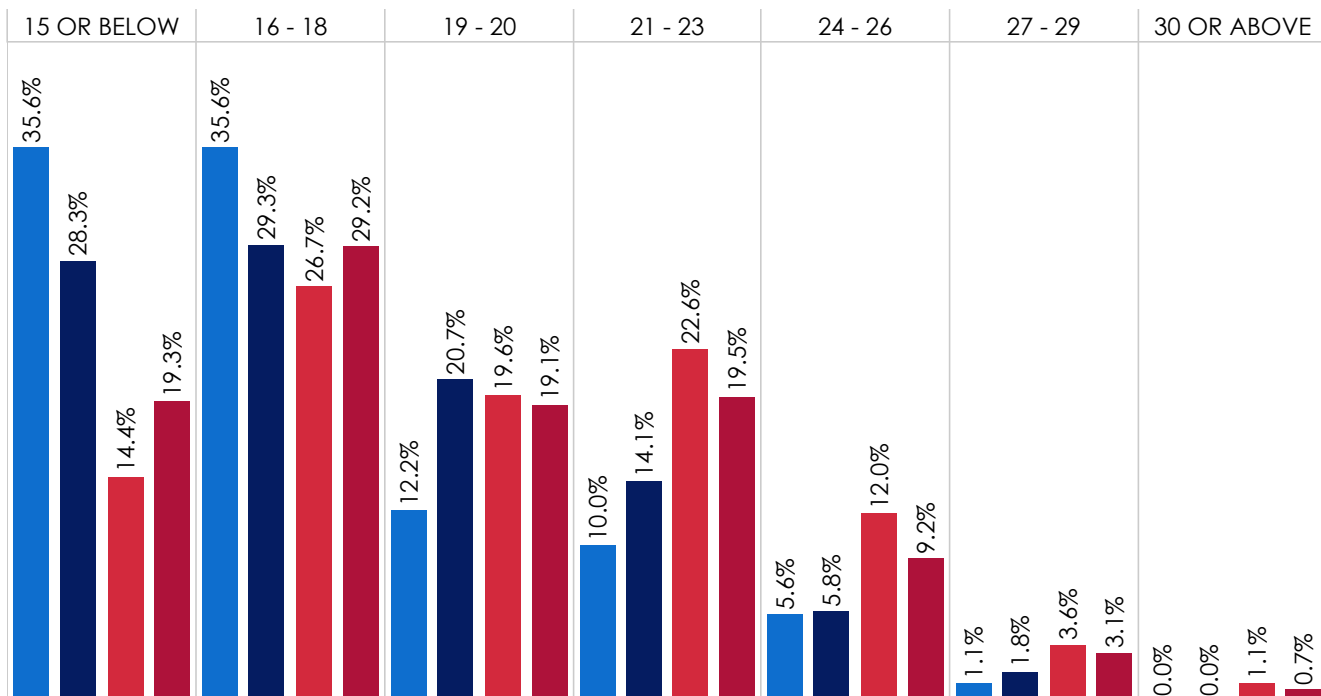

Walters State Community College

Total Undergraduate Headcount: 5,486

Top 3 Counties Enrolled

Hamblen	246
Sevier	208
Greene	177

Key Takeaways

- 1 Walters State Community College had the highest rate of 24 credits accumulated in the first year for Black students in the entering cohort of 2021 of any Tennessee public community college (44.0 percent).
- 2 Walters State Community College had the highest growth in Black students' rate of 24 credits accumulated in the first year of any Tennessee public community college (13.2 points).
- 3 Walters State Community College had the second highest first-to-second-year retention rate of Black students in the entering cohort of 2021 across all Tennessee public community colleges (48.0 percent).
- 4 Walters State Community College had the third highest median annual wage five years post-graduation for students in the class of 2017 across all Tennessee public community colleges (\$47,050).

Preparation Measures

Average ACT Of Entering Students

All Students Performance Over Time

2021 Performance By Student Group

ACT Score Distribution Of Entering Students

By Student Group

■ Black
 ■ Hispanic
 ■ White
 ■ Pell-Eligible

Persistence Measures

First-To-Second Year Retention Rate

All Students Performance Over Time

2021 Performance By Student Group

Rate Of Students Earning At Least 24 Credits In Year One

All Students Performance Over Time