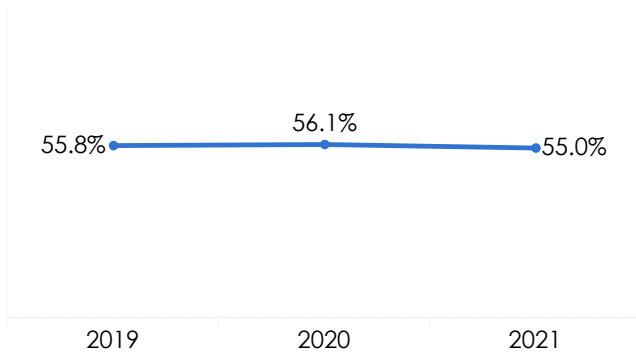

Walters State Community College

Total Undergraduate Headcount: 5,486

Top 3 Counties Enrolled

Hamblen	246
Sevier	208
Greene	177

Key Takeaways

- 1 Walters State Community College had the highest rate of 24 credits accumulated in the first year for Black students in the entering cohort of 2021 of any Tennessee public community college (44.0 percent).
- 2 Walters State Community College had the highest growth in Black students' rate of 24 credits accumulated in the first year of any Tennessee public community college (13.2 points).
- 3 Walters State Community College had the second highest first-to-second-year retention rate of Black students in the entering cohort of 2021 across all Tennessee public community colleges (48.0 percent).
- 4 Walters State Community College had the third highest median annual wage five years post-graduation for students in the class of 2017 across all Tennessee public community colleges (\$47,050).

Preparation Measures

Average ACT Of Entering Students

All Students Performance Over Time

2021 Performance By Student Group

ACT Score Distribution Of Entering Students

By Student Group

■ Black
 ■ Hispanic
 ■ White
 ■ Pell-Eligible

Persistence Measures

First-To-Second Year Retention Rate

All Students Performance Over Time

2021 Performance By Student Group

Rate Of Students Earning At Least 24 Credits In Year One

All Students Performance Over Time