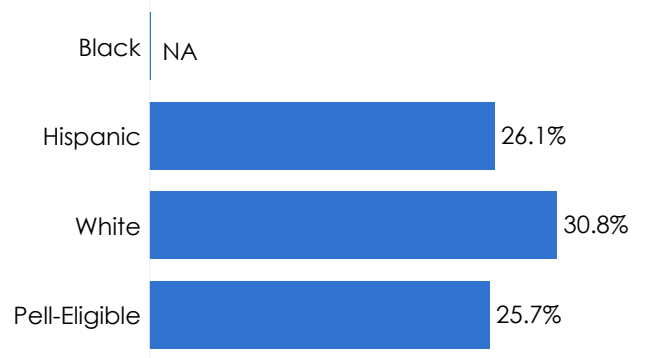

2021 Performance By Student Group

Top Transfers To Four-Year Institutions

Total Transfers: 296

East Tennessee State University	59.8%
University of Tennessee-Knoxville	24.3%
Middle Tennessee State University	5.4%

Success Measures

Three-Year Completion Rate

All Students Performance Over Time

2022 Performance By Student Groups

Annual Wage One, Three, and Five Years After Completion

All Students Performance Over Time

Student Groups Five Years After Completion