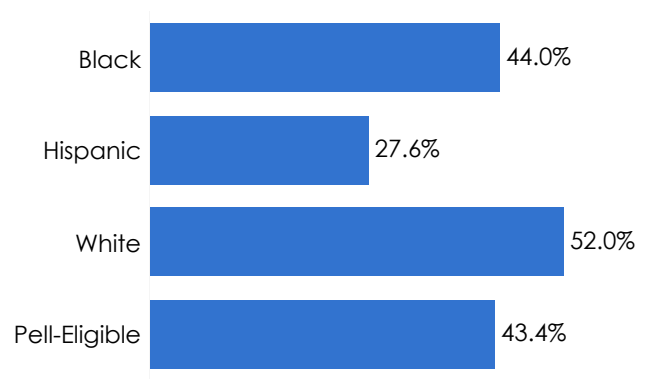

2021 Performance By Student Group

Top Transfers To Four-Year Institutions

Total Transfers: 296

East Tennessee State University	59.8%
University of Tennessee-Knoxville	24.3%
Middle Tennessee State University	5.4%