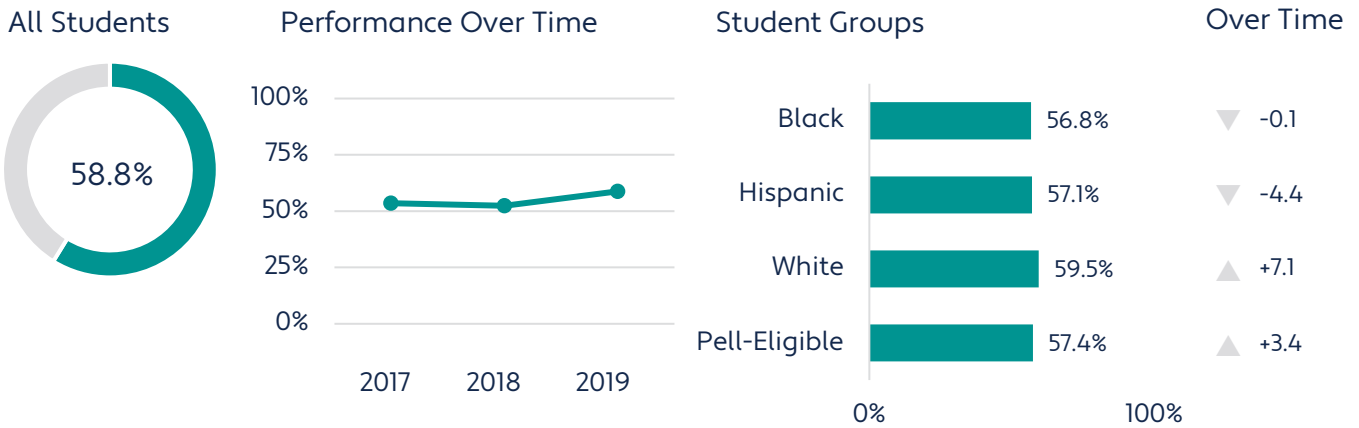

Key Takeaways

- 1 Dyersburg State served the smallest number of students of any community college.
- 2 Dyersburg State had the largest growth in overall persistence of any community college.
- 3 Dyersburg State had the highest Hispanic student completion rate of any community college.
- 4 Dyersburg State had the largest growth in Pell-eligible student completion of any community college.

Preparation Measures

Average GPA Of Entering Students

All Students

Performance Over Time

Student Groups

ACT Score Distribution Of Entering Students

Student Groups

Persistence Measures

First-To-Second-Year Persistence Rate

Dyersburg State had the largest growth in overall persistence of any community college.

Rate Of Students Earning At Least 24 Credits In Year One

Top Transfers To Four-Year Institutions