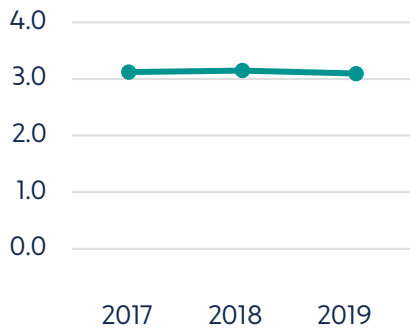

Preparation Measures

Average GPA Of Entering Students

Performance Over Time