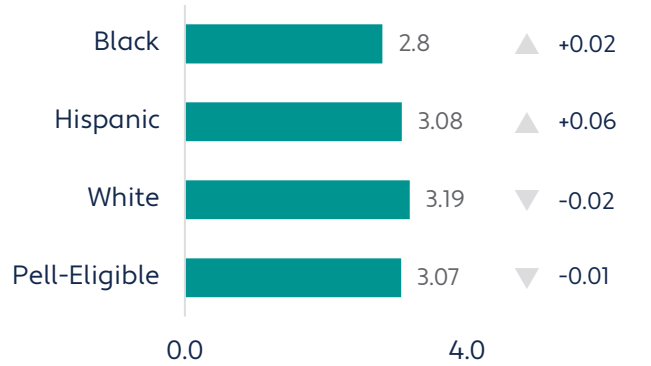

Key Takeaways

- 1 Dyersburg State served the smallest number of students of any community college.
- 2 Dyersburg State had the largest growth in overall persistence of any community college.
- 3 Dyersburg State had the highest Hispanic student completion rate of any community college.
- 4 Dyersburg State had the largest growth in Pell-eligible student completion of any community college.

Preparation Measures

Average GPA Of Entering Students

All Students

Performance Over Time

Student Groups

ACT Score Distribution Of Entering Students

Student Groups

Persistence Measures

First-To-Second-Year Persistence Rate

Dyersburg State had the largest growth in overall persistence of any community college.

Rate Of Students Earning At Least 24 Credits In Year One

Top Transfers To Four-Year Institutions