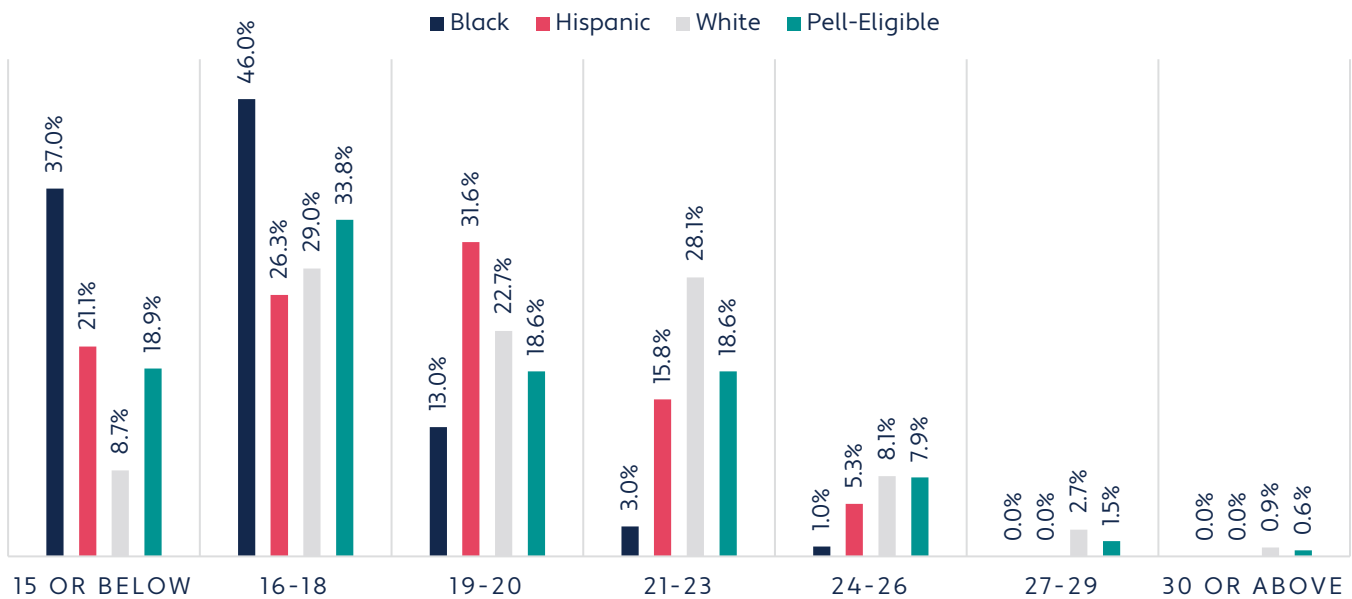

Key Takeaways

- 1 Dyersburg State served the smallest number of students of any community college.
- 2 Dyersburg State had the largest growth in overall persistence of any community college.
- 3 Dyersburg State had the highest Hispanic student completion rate of any community college.
- 4 Dyersburg State had the largest growth in Pell-eligible student completion of any community college.

Preparation Measures

Average GPA Of Entering Students

All Students

Performance Over Time

Student Groups

ACT Score Distribution Of Entering Students

Student Groups

Persistence Measures

First-To-Second-Year Persistence Rate

Dyersburg State had the largest growth in overall persistence of any community college.

Rate Of Students Earning At Least 24 Credits In Year One

Top Transfers To Four-Year Institutions