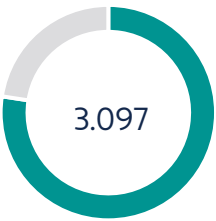

Preparation Measures

Average GPA Of Entering Students

All Students