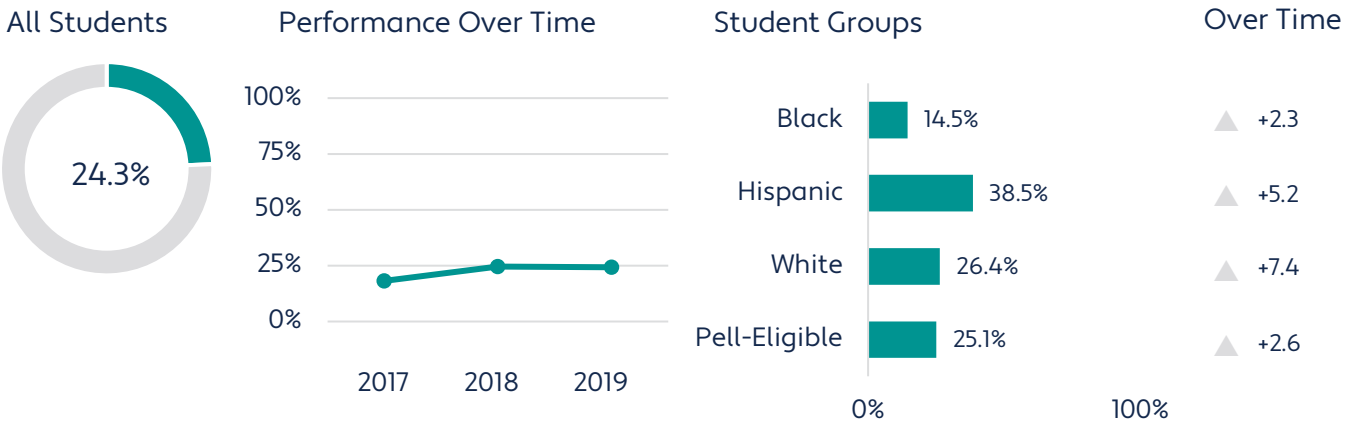

Success Measures

Three-Year Completion Rate