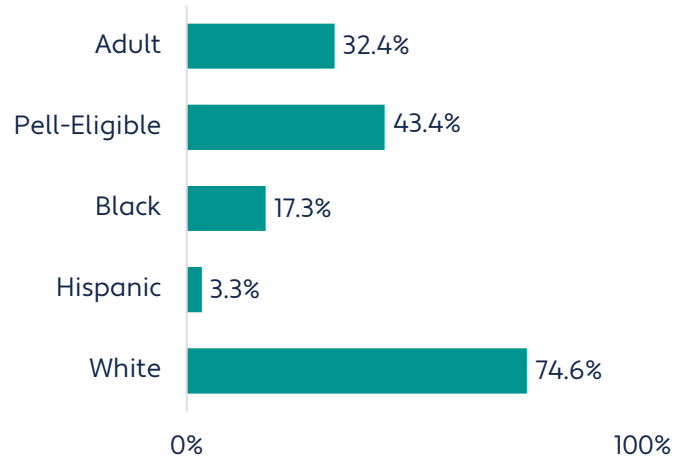

Dyersburg State Community College

Institution Type

TBR Community College

Total Undergraduate Headcount: 2,849

Top 3 Counties Enrolled

Tipton County: 32.7% (189)

Dyer County: 24.9% (144)

Lauderdale County: 11.1% (64)

Key Takeaways

- 1 Dyersburg State served the smallest number of students of any community college.
- 2 Dyersburg State had the largest growth in overall persistence of any community college.
- 3 Dyersburg State had the highest Hispanic student completion rate of any community college.
- 4 Dyersburg State had the largest growth in Pell-eligible student completion of any community college.