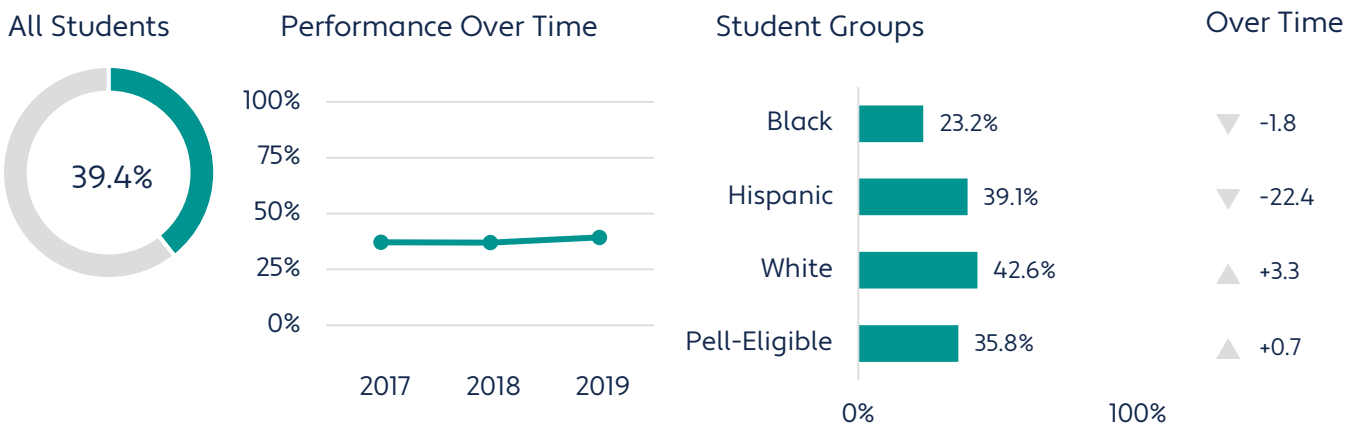

Key Takeaways

- 1 Dyersburg State served the smallest number of students of any community college.
- 2 Dyersburg State had the largest growth in overall persistence of any community college.
- 3 Dyersburg State had the highest Hispanic student completion rate of any community college.
- 4 Dyersburg State had the largest growth in Pell-eligible student completion of any community college.

Preparation Measures

Average GPA Of Entering Students

All Students

Performance Over Time

Student Groups

ACT Score Distribution Of Entering Students

Student Groups

Persistence Measures

First-To-Second-Year Persistence Rate

Dyersburg State had the largest growth in overall persistence of any community college.

Rate Of Students Earning At Least 24 Credits In Year One

Top Transfers To Four-Year Institutions