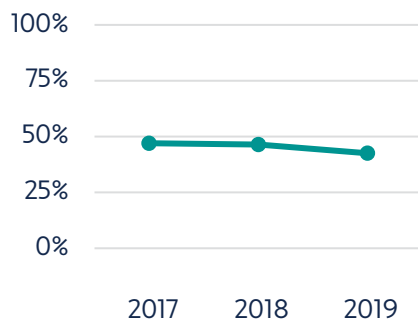

Persistence Measures

First-To-Second-Year Persistence Rate

All Students

Performance Over Time

Student Groups

Change Over Time

Northeast State had the largest decline in Pell-eligible student persistence of any community college.

Rate Of Students Earning At Least 24 Credits In Year One

All Students

Performance Over Time

Student Groups

Change Over Time

Top Transfers To Four-Year Institutions

Total Transfers: 182

- ▶ East Tennessee State University: 86.3% (164)
- ▶ University of Tennessee, Knoxville: 5.8% (11)
- ▶ Tennessee Technological University: 3.7% (7)