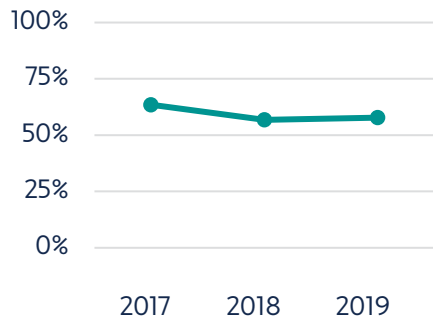

Key Takeaways

- 1 Northeast State served the lowest percentage of Hispanic students of any community college.
- 2 Northeast State had the largest decline in Black student persistence of any community college.
- 3 Northeast State had the largest decline in Pell-eligible student persistence of any community college.
- 4 Northeast State had the second largest growth in Hispanic student completion of any community college.

Preparation Measures

Average GPA Of Entering Students

All Students

Performance Over Time

Student Groups

Change Over Time

ACT Score Distribution Of Entering Students

Student Groups

Persistence Measures

First-To-Second-Year Persistence Rate

All Students

Performance Over Time

Student Groups

Change Over Time

Northeast State had the largest decline in Pell-eligible student persistence of any community college.