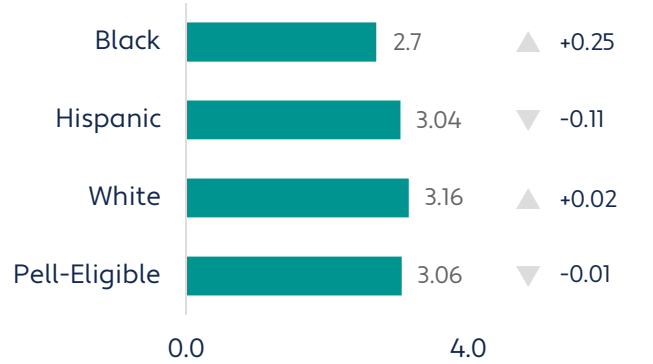

Key Takeaways

- 1 Northeast State served the lowest percentage of Hispanic students of any community college.
- 2 Northeast State had the largest decline in Black student persistence of any community college.
- 3 Northeast State had the largest decline in Pell-eligible student persistence of any community college.
- 4 Northeast State had the second largest growth in Hispanic student completion of any community college.

Preparation Measures

Average GPA Of Entering Students

All Students

Performance Over Time

Student Groups

Change Over Time

ACT Score Distribution Of Entering Students

Student Groups

Persistence Measures

First-To-Second-Year Persistence Rate

All Students

Performance Over Time

Student Groups

Change Over Time

Northeast State had the largest decline in Pell-eligible student persistence of any community college.