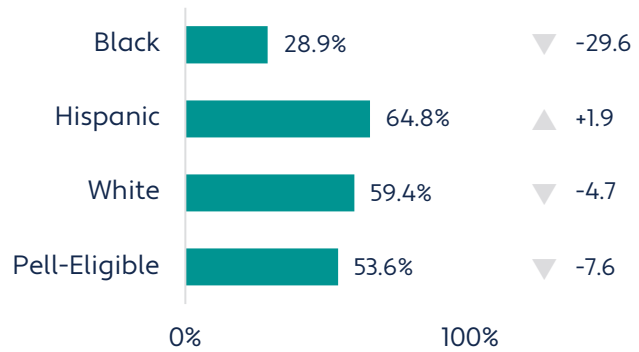

Key Takeaways

- 1 Northeast State served the lowest percentage of Hispanic students of any community college.
- 2 Northeast State had the largest decline in Black student persistence of any community college.
- 3 Northeast State had the largest decline in Pell-eligible student persistence of any community college.
- 4 Northeast State had the second largest growth in Hispanic student completion of any community college.

Persistence Measures

First-To-Second-Year Persistence Rate

All Students

Performance Over Time

Student Groups

Change Over Time

Northeast State had the largest decline in Pell-eligible student persistence of any community college.

Rate Of Students Earning At Least 24 Credits In Year One

All Students

Performance Over Time

Student Groups

Change Over Time

Top Transfers To Four-Year Institutions

Total Transfers: 182

- ▶ East Tennessee State University: 86.3% (164)
- ▶ University of Tennessee, Knoxville: 5.8% (11)
- ▶ Tennessee Technological University: 3.7% (7)

Success Measures

Three-Year Completion Rate

All Students

Performance Over Time

Student Groups

Change Over Time

💡 Northeast State had the second largest growth in Hispanic student completion of any community college.