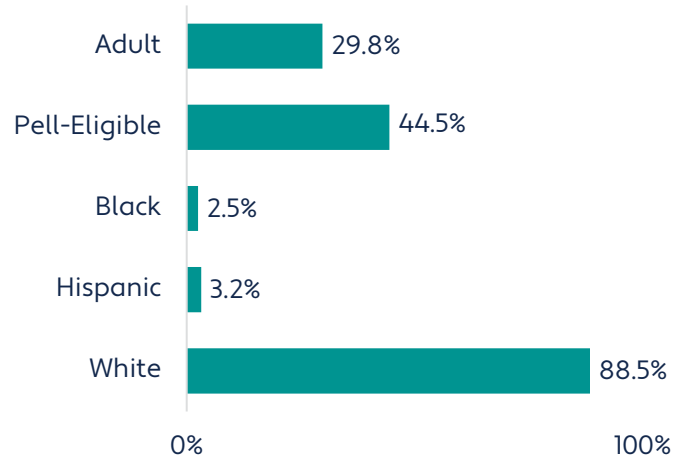

Northeast State Community College

Institution Type

TBR Community College

Total Undergraduate Headcount: 6,100

Top 3 Counties Enrolled

Sullivan County: 42% (846)

Washington County: 13.8% (217)

Carter County: 8.9% (140)

Key Takeaways

- 1 Northeast State served the lowest percentage of Hispanic students of any community college.
- 2 Northeast State had the largest decline in Black student persistence of any community college.
- 3 Northeast State had the largest decline in Pell-eligible student persistence of any community college.
- 4 Northeast State had the second largest growth in Hispanic student completion of any community college.