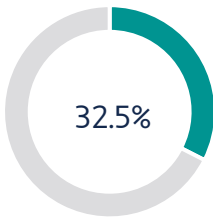

Rate Of Students Earning At Least 24 Credits In Year One

All Students

Performance Over Time

Student Groups

Change Over Time

Top Transfers To Four-Year Institutions

Total Transfers: 182

- ▶ East Tennessee State University: 86.3% (164)
- ▶ University of Tennessee, Knoxville: 5.8% (11)
- ▶ Tennessee Technological University: 3.7% (7)

Success Measures

Three-Year Completion Rate

All Students

Performance Over Time

Student Groups

Change Over Time

💡 Northeast State had the second largest growth in Hispanic student completion of any community college.