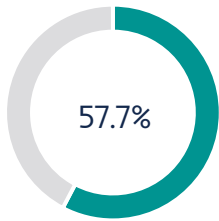

Key Takeaways

- 1 Northeast State served the lowest percentage of Hispanic students of any community college.
- 2 Northeast State had the largest decline in Black student persistence of any community college.
- 3 Northeast State had the largest decline in Pell-eligible student persistence of any community college.
- 4 Northeast State had the second largest growth in Hispanic student completion of any community college.

Persistence Measures

First-To-Second-Year Persistence Rate

All Students

Performance Over Time

Student Groups

Change Over Time

Northeast State had the largest decline in Pell-eligible student persistence of any community college.