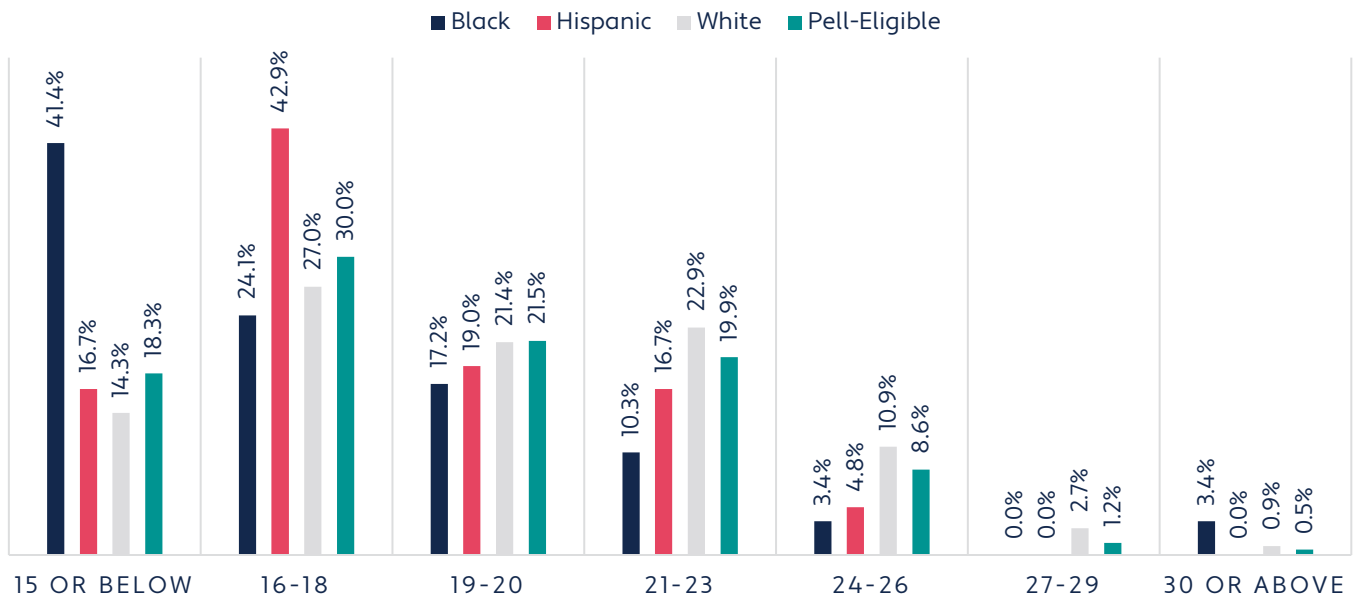

Key Takeaways

- 1 Northeast State served the lowest percentage of Hispanic students of any community college.
- 2 Northeast State had the largest decline in Black student persistence of any community college.
- 3 Northeast State had the largest decline in Pell-eligible student persistence of any community college.
- 4 Northeast State had the second largest growth in Hispanic student completion of any community college.

Preparation Measures

Average GPA Of Entering Students

All Students

Performance Over Time

Student Groups

Change Over Time

ACT Score Distribution Of Entering Students

Student Groups

Persistence Measures

First-To-Second-Year Persistence Rate

All Students

Performance Over Time

Student Groups

Change Over Time

Northeast State had the largest decline in Pell-eligible student persistence of any community college.