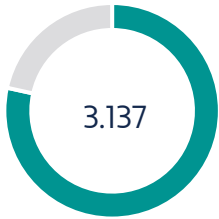

Preparation Measures

Average GPA Of Entering Students

All Students