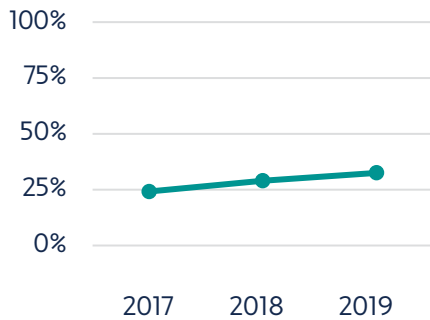

Persistence Measures

First-To-Second-Year Persistence Rate

All Students

Performance Over Time

Student Groups

Change Over Time

Northeast State had the largest decline in Pell-eligible student persistence of any community college.

Rate Of Students Earning At Least 24 Credits In Year One

All Students

Performance Over Time

Student Groups

Change Over Time

Top Transfers To Four-Year Institutions

Total Transfers: 182

- ▶ East Tennessee State University: 86.3% (164)
- ▶ University of Tennessee, Knoxville: 5.8% (11)
- ▶ Tennessee Technological University: 3.7% (7)

Success Measures

Three-Year Completion Rate

All Students

Performance Over Time

Student Groups

Change Over Time

💡 Northeast State had the second largest growth in Hispanic student completion of any community college.