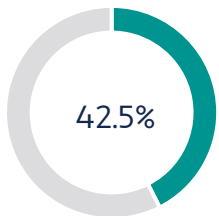

Persistence Measures

First-To-Second-Year Persistence Rate

All Students

Performance Over Time

Student Groups

Change Over Time

Northeast State had the largest decline in Pell-eligible student persistence of any community college.

Rate Of Students Earning At Least 24 Credits In Year One

All Students

Performance Over Time

Student Groups

Change Over Time

Top Transfers To Four-Year Institutions

Total Transfers: 182

- ▶ East Tennessee State University: 86.3% (164)
- ▶ University of Tennessee, Knoxville: 5.8% (11)
- ▶ Tennessee Technological University: 3.7% (7)