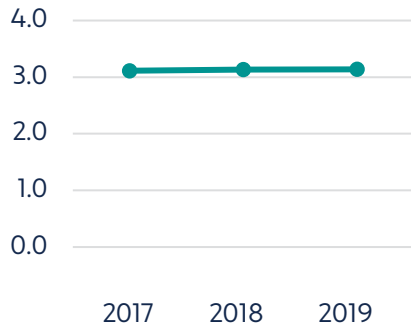

Preparation Measures

Average GPA Of Entering Students

Performance Over Time