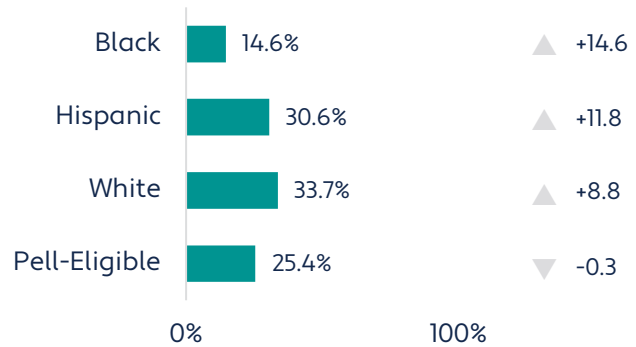

Rate Of Students Earning At Least 24 Credits In Year One

All Students

Performance Over Time

Student Groups

Change Over Time

Top Transfers To Four-Year Institutions

Total Transfers: 182

- ▶ East Tennessee State University: 86.3% (164)
- ▶ University of Tennessee, Knoxville: 5.8% (11)
- ▶ Tennessee Technological University: 3.7% (7)

Success Measures

Three-Year Completion Rate

All Students

Performance Over Time

Student Groups

Change Over Time

💡 Northeast State had the second largest growth in Hispanic student completion of any community college.

Median Salary Three Years After Completion

All Students

Performance Over Time

Student Groups

Change Over Time

\$ 55,733