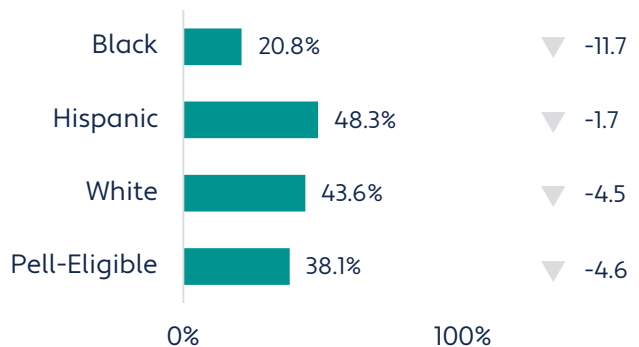

Persistence Measures

First-To-Second-Year Persistence Rate

All Students

Performance Over Time

Student Groups

Change Over Time

Northeast State had the largest decline in Pell-eligible student persistence of any community college.

Rate Of Students Earning At Least 24 Credits In Year One

All Students

Performance Over Time

Student Groups

Change Over Time

Top Transfers To Four-Year Institutions

Total Transfers: 182

- ▶ East Tennessee State University: 86.3% (164)
- ▶ University of Tennessee, Knoxville: 5.8% (11)
- ▶ Tennessee Technological University: 3.7% (7)

Success Measures

Three-Year Completion Rate

All Students

Performance Over Time

Student Groups

Change Over Time

💡 Northeast State had the second largest growth in Hispanic student completion of any community college.