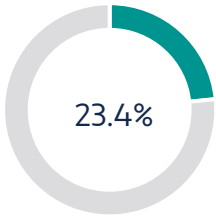

## Top Transfers To Four-Year Institutions

Total Transfers: 156

- ▶ Middle Tennessee State University: 35.3% (79)
- ▶ Tennessee Technological University: 18.8% (42)
- ▶ Austin Peay State University: 15.6% (35)

# Success Measures

## Three-Year Completion Rate

All Students

Performance Over Time

Student Groups

Change Over Time

**💡 Volunteer State had the largest growth in Hispanic student completion of any community college.**