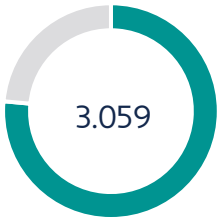

Preparation Measures

Average GPA Of Entering Students

All Students