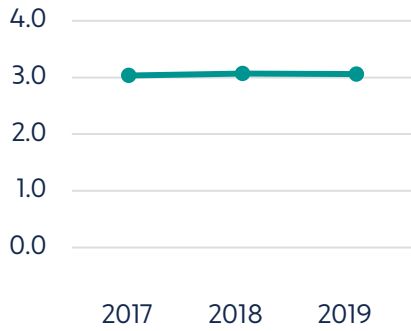

Preparation Measures

Average GPA Of Entering Students

Performance Over Time