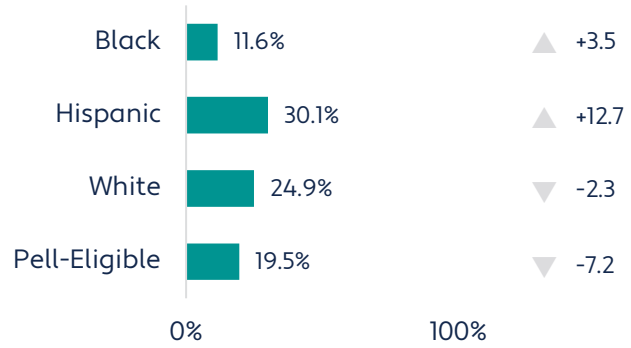

## Top Transfers To Four-Year Institutions

Total Transfers: 156

- ▶ Middle Tennessee State University: 35.3% (79)
- ▶ Tennessee Technological University: 18.8% (42)
- ▶ Austin Peay State University: 15.6% (35)

# Success Measures

## Three-Year Completion Rate

All Students

Performance Over Time

Student Groups

Change Over Time

**💡 Volunteer State had the largest growth in Hispanic student completion of any community college.**