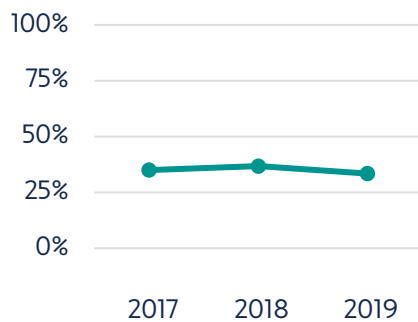

# Persistence Measures

## First-To-Second-Year Persistence Rate

All Students

Performance Over Time

Student Groups

Change Over Time

Volunteer State had the lowest Pell-eligible student persistence rate of any community college.

## Rate Of Students Earning At Least 24 Credits In Year One

All Students

Performance Over Time

Student Groups

Change Over Time