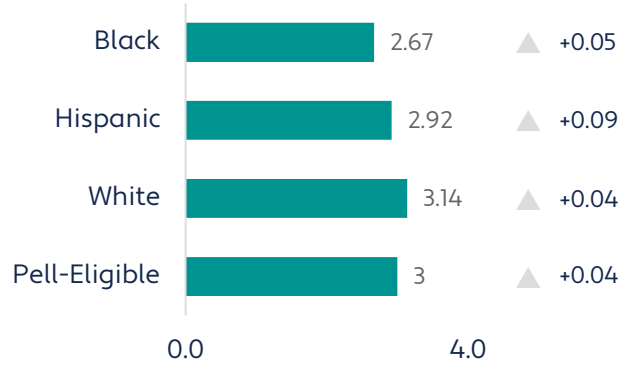

## Key Takeaways

- 1 Volunteer State served the second largest number of Pell-eligible students of any community college in Middle Tennessee.
- 2 Volunteer State had the lowest Pell-eligible student persistence rate of any community college.
- 3 Volunteer State had the largest decline in overall completion of any community college.
- 4 Volunteer State had the largest growth in Hispanic student completion of any community college.

## Average GPA Of Entering Students

All Students

Performance Over Time

Student Groups

Change Over Time

## ACT Score Distribution Of Entering Students

Student Groups