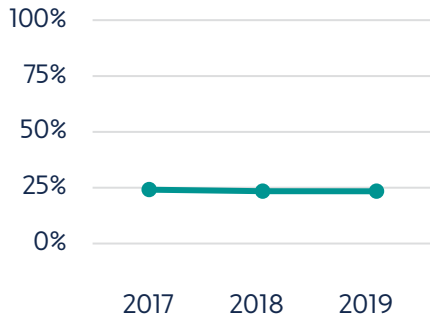

## Top Transfers To Four-Year Institutions

Total Transfers: 156

- ▶ Middle Tennessee State University: 35.3% (79)
- ▶ Tennessee Technological University: 18.8% (42)
- ▶ Austin Peay State University: 15.6% (35)

# Success Measures

## Three-Year Completion Rate

All Students

Performance Over Time

Student Groups

Change Over Time

**💡 Volunteer State had the largest growth in Hispanic student completion of any community college.**