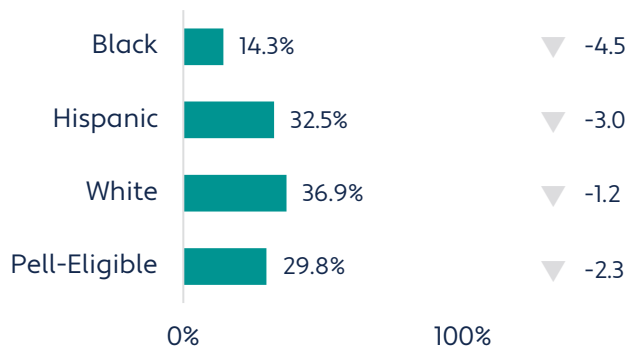

## First-To-Second-Year Persistence Rate

All Students

Performance Over Time

Student Groups

Change Over Time

Volunteer State had the lowest Pell-eligible student persistence rate of any community college.

## Rate Of Students Earning At Least 24 Credits In Year One

All Students

Performance Over Time

Student Groups

Change Over Time

## Top Transfers To Four-Year Institutions

Total Transfers: 156

- ▶ Middle Tennessee State University: 35.3% (79)
- ▶ Tennessee Technological University: 18.8% (42)
- ▶ Austin Peay State University: 15.6% (35)