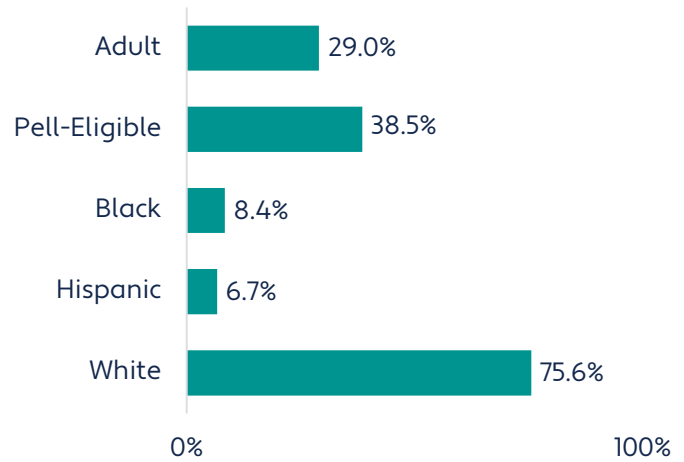

## Key Takeaways

- 1 Volunteer State served the second largest number of Pell-eligible students of any community college in Middle Tennessee.
- 2 Volunteer State had the lowest Pell-eligible student persistence rate of any community college.
- 3 Volunteer State had the largest decline in overall completion of any community college.
- 4 Volunteer State had the largest growth in Hispanic student completion of any community college.