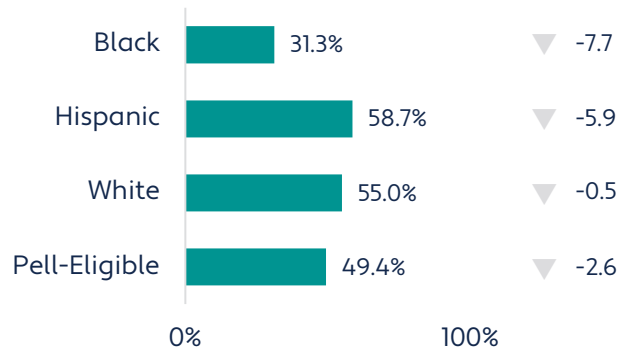

## First-To-Second-Year Persistence Rate

All Students

Performance Over Time

Student Groups

Change Over Time

Volunteer State had the lowest Pell-eligible student persistence rate of any community college.

## Rate Of Students Earning At Least 24 Credits In Year One

All Students

Performance Over Time

Student Groups

Change Over Time