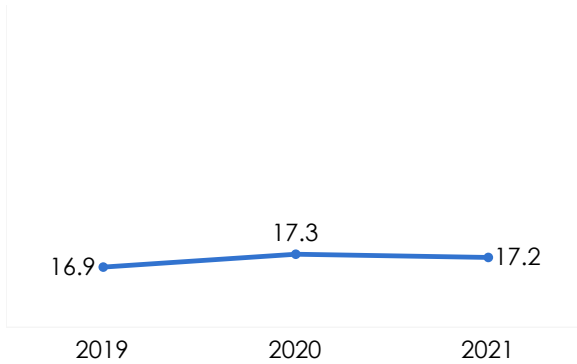

Preparation Measures

Average ACT Of Entering Students

All Students Performance Over Time