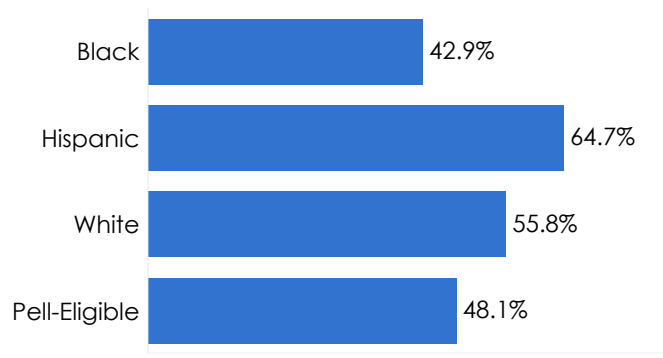

2021 Performance By Student Group