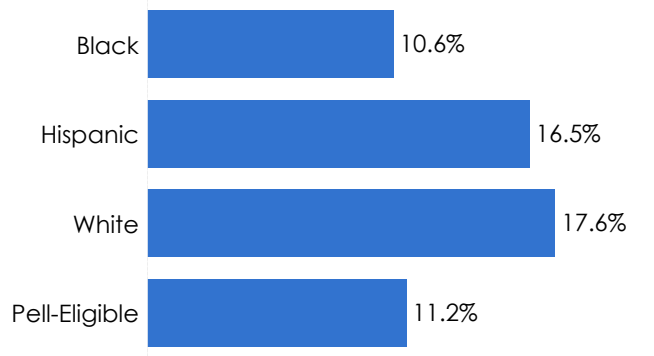

2022 Performance By Student Groups