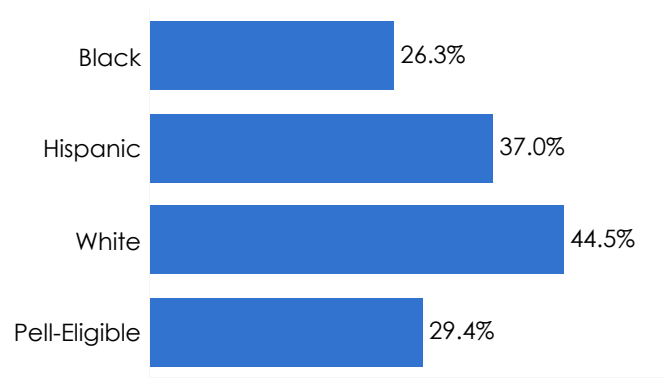

### ACT Score Distribution Of Entering Students

By Student Group

■ Black 
 ■ Hispanic 
 ■ White 
 ■ Pell-Eligible

## Persistence Measures

### First-To-Second Year Retention Rate

All Students Performance Over Time

2021 Performance By Student Group

### Rate Of Students Earning At Least 24 Credits In Year One

All Students Performance Over Time

2021 Performance By Student Group