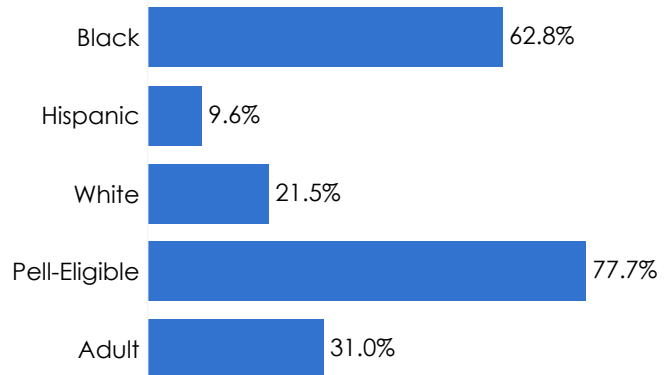

Top 3 Counties Enrolled

Shelby	1,138
Fayette	54
Tipton	11

Key Takeaways

1. **1** In Fall 2022, Southwest Tennessee Community College enrolled the highest percentages of Black students and Pell-eligible students of any Tennessee public community college (62.8 percent, 77.7 percent).
2. **2** Southwest Tennessee Community College had the lowest rate of 24 credits accumulated in the first year for Pell-eligible students in the entering cohort of 2021 of any Tennessee public community college (29.4 percent).
3. **3** Southwest Tennessee Community College had the highest growth in the three-year graduation rate of Black students of any Tennessee public community college (3.5 points).
4. **4** Southwest Tennessee Community College had the lowest three-year graduation rate for the entering cohort of 2016 of any Tennessee public community college (12.8 percent).