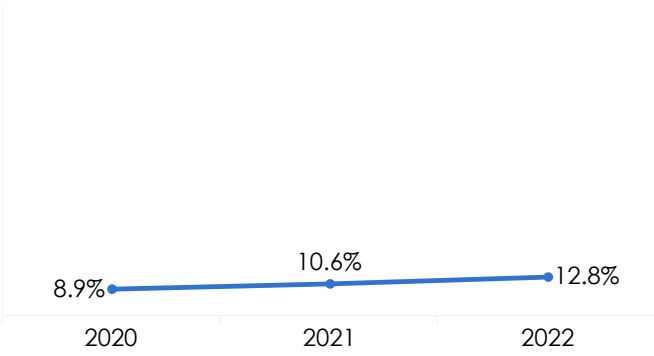

Success Measures

Three-Year Completion Rate

All Students Performance Over Time