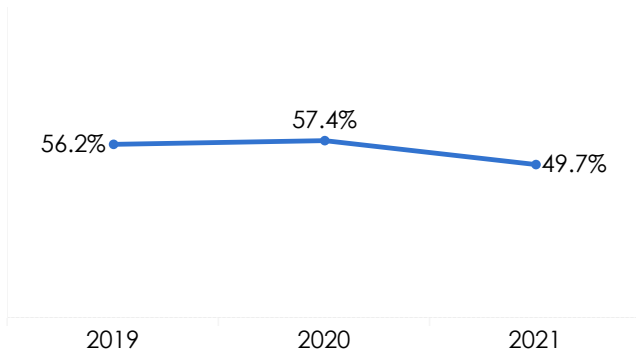

Persistence Measures

First-To-Second Year Retention Rate

All Students Performance Over Time