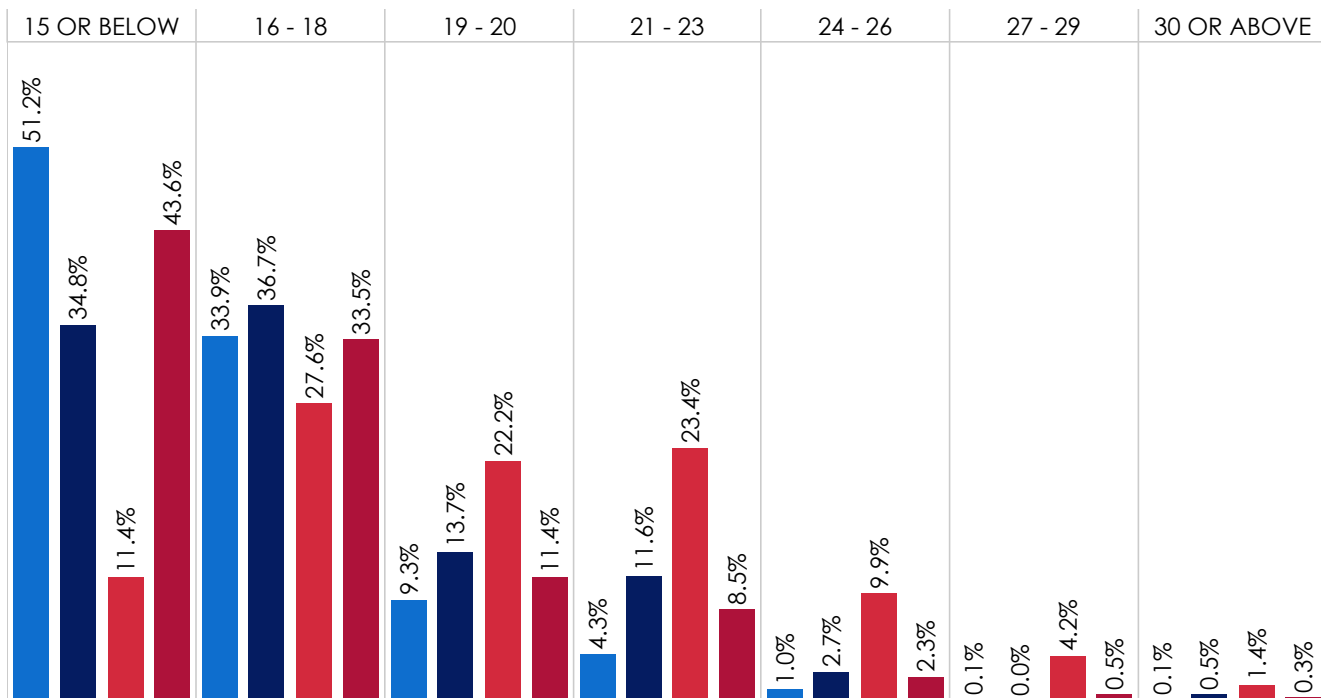

## Key Takeaways

- 1** In Fall 2022, Southwest Tennessee Community College enrolled the highest percentages of Black students and Pell-eligible students of any Tennessee public community college (62.8 percent, 77.7 percent).
- 2** Southwest Tennessee Community College had the lowest rate of 24 credits accumulated in the first year for Pell-eligible students in the entering cohort of 2021 of any Tennessee public community college (29.4 percent).
- 3** Southwest Tennessee Community College had the highest growth in the three-year graduation rate of Black students of any Tennessee public community college (3.5 points).
- 4** Southwest Tennessee Community College had the lowest three-year graduation rate for the entering cohort of 2016 of any Tennessee public community college (12.8 percent).

## Preparation Measures

### Average ACT Of Entering Students

All Students Performance Over Time

2021 Performance By Student Group

### ACT Score Distribution Of Entering Students

By Student Group

■ Black 
 ■ Hispanic 
 ■ White 
 ■ Pell-Eligible